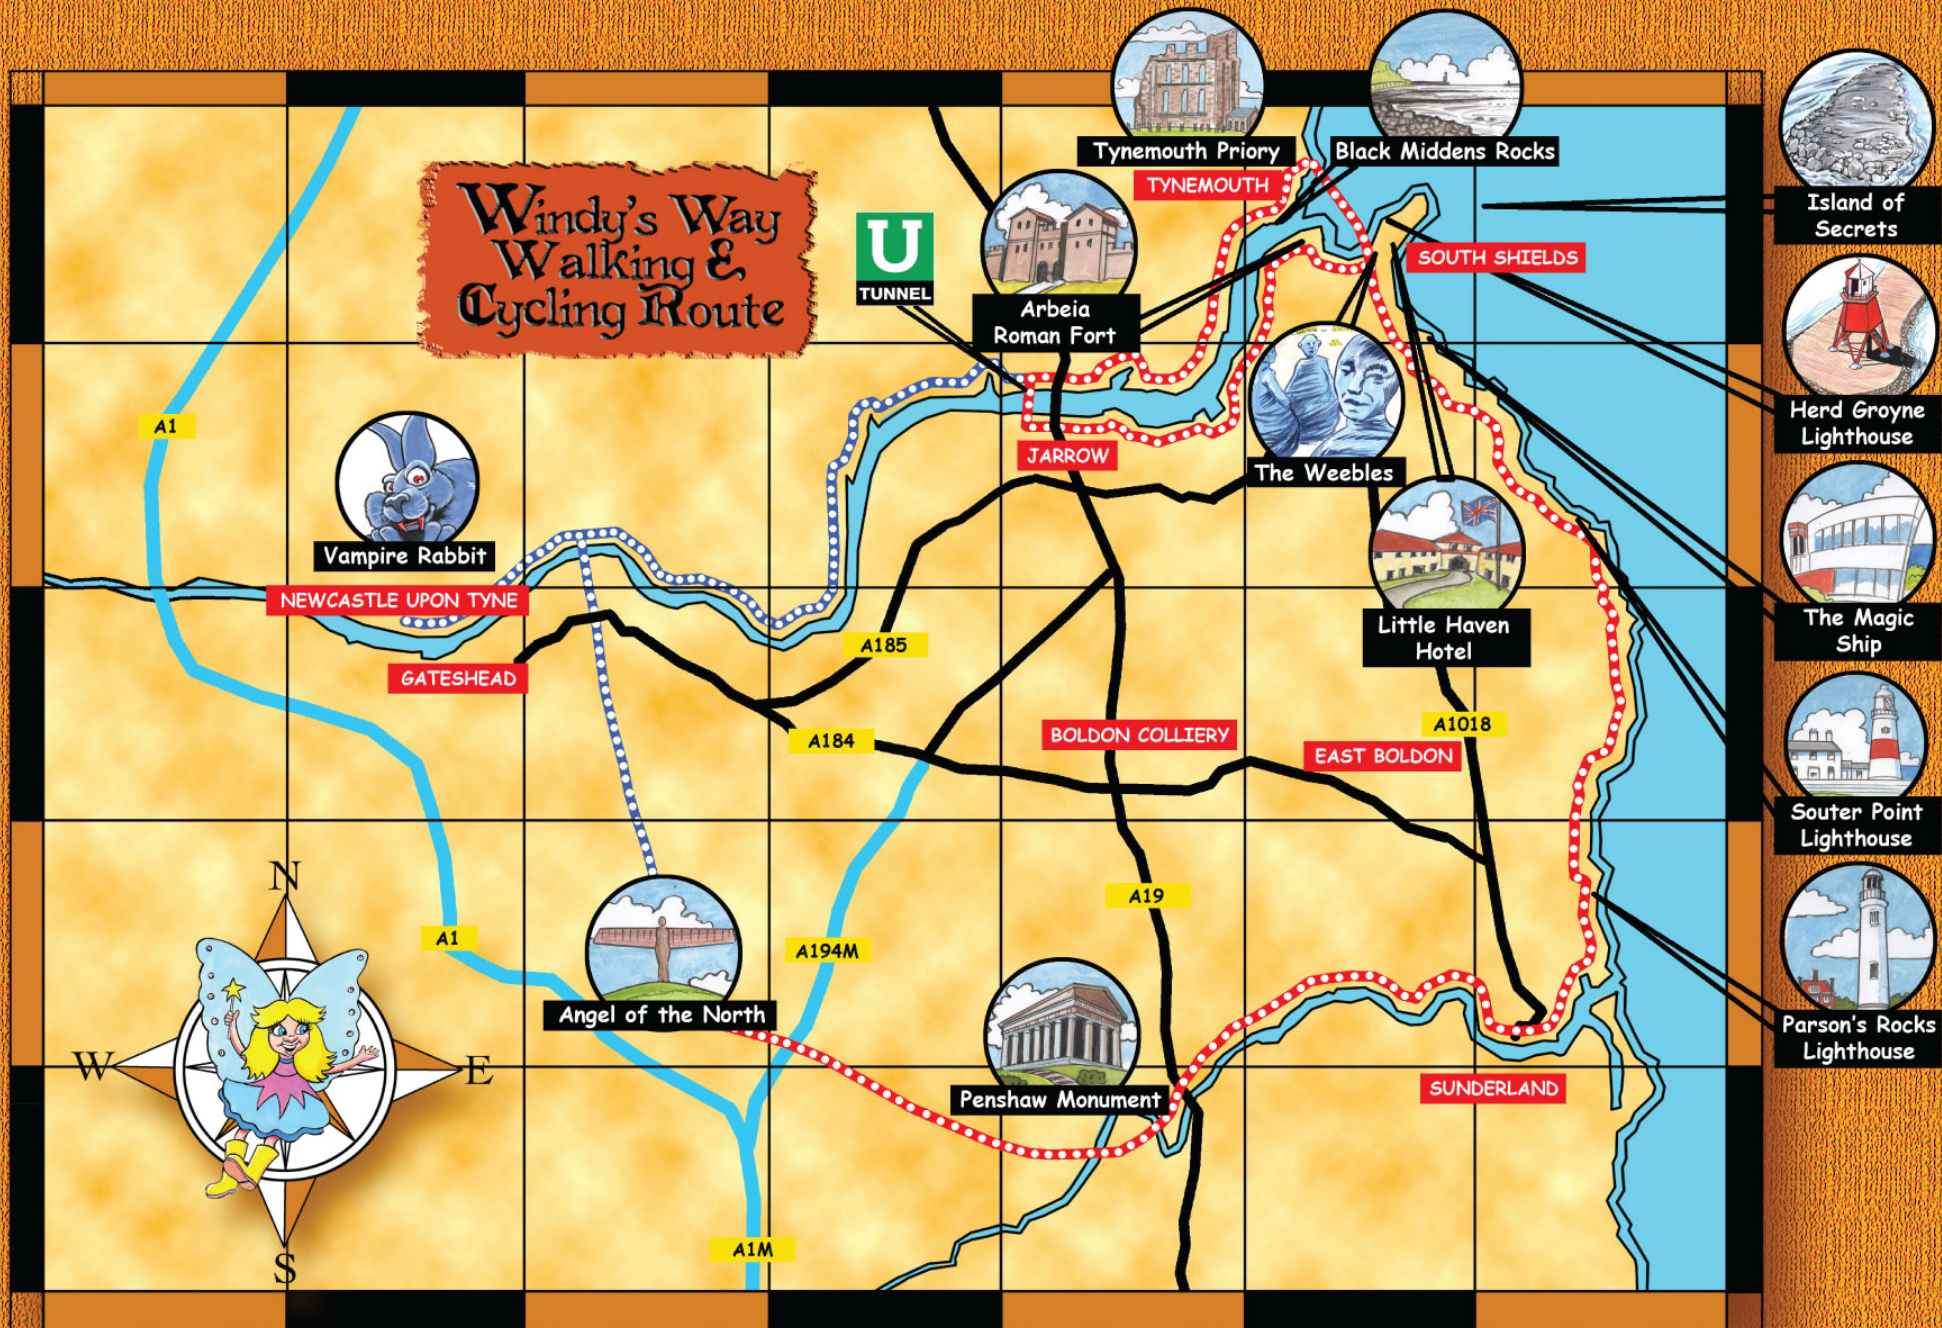

LILY

SLOBBERCHOPS

TOMMY

BAST

MR. PODDLEPOSH

BENJI BAT

DEMEANOR

Windy's Way Walking & Cycling Route

Windy's Way
Walking and cycling route  

Island of Secrets

Herd Groyne Lighthouse

The Magic Ship

Souter Point Lighthouse

Parson's Rocks Lighthouse

Tynemouth Priory

TYNEMOUTH

Black Middens Rocks

SOUTH SHIELDS

Arbeia Roman Fort

JARROW

The Weebles

Little Haven Hotel

BOLDON COLLIERY

EAST BOLDON

Parson's Rocks Lighthouse

Vampire Rabbit

NEWCASTLE UPON TYNE

GATESHEAD

Angel of the North

Penshaw Monument

A1

A185